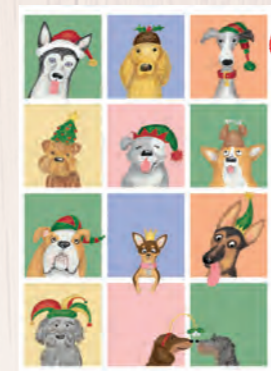

## Christmas cards

Stanley Sloth & friends: Stanley.  
 Text inside reads '...And a Happy New Year.'  
 Code LNSX1

Stanley Sloth & friends: Nora and Tommy.  
 Text inside reads '...And a Happy New Year.'  
 Code LNSX2

Stanley Sloth & friends: Alf.  
 Text inside reads '...And a Happy New Year.'  
 Code LNSX3

Stanley Sloth & friends: Iris.  
 Text inside reads '...And a Happy New Year.'  
 Code LNSX4

Stanley Sloth & friends: Sam.  
 Text inside reads '...And a Happy New Year.'  
 Code LNSX5

Dino Christmas.  
 Text inside reads 'And a T-rrific New Year.'  
 Code LNSDX1

Medieval nativity with corgi.  
 Text inside reads 'Christmas blessings.'  
 Code LNDMNX1

12 dogs of Christmas.  
 Text inside reads 'Happy Christmas.'  
 Code LNDX1