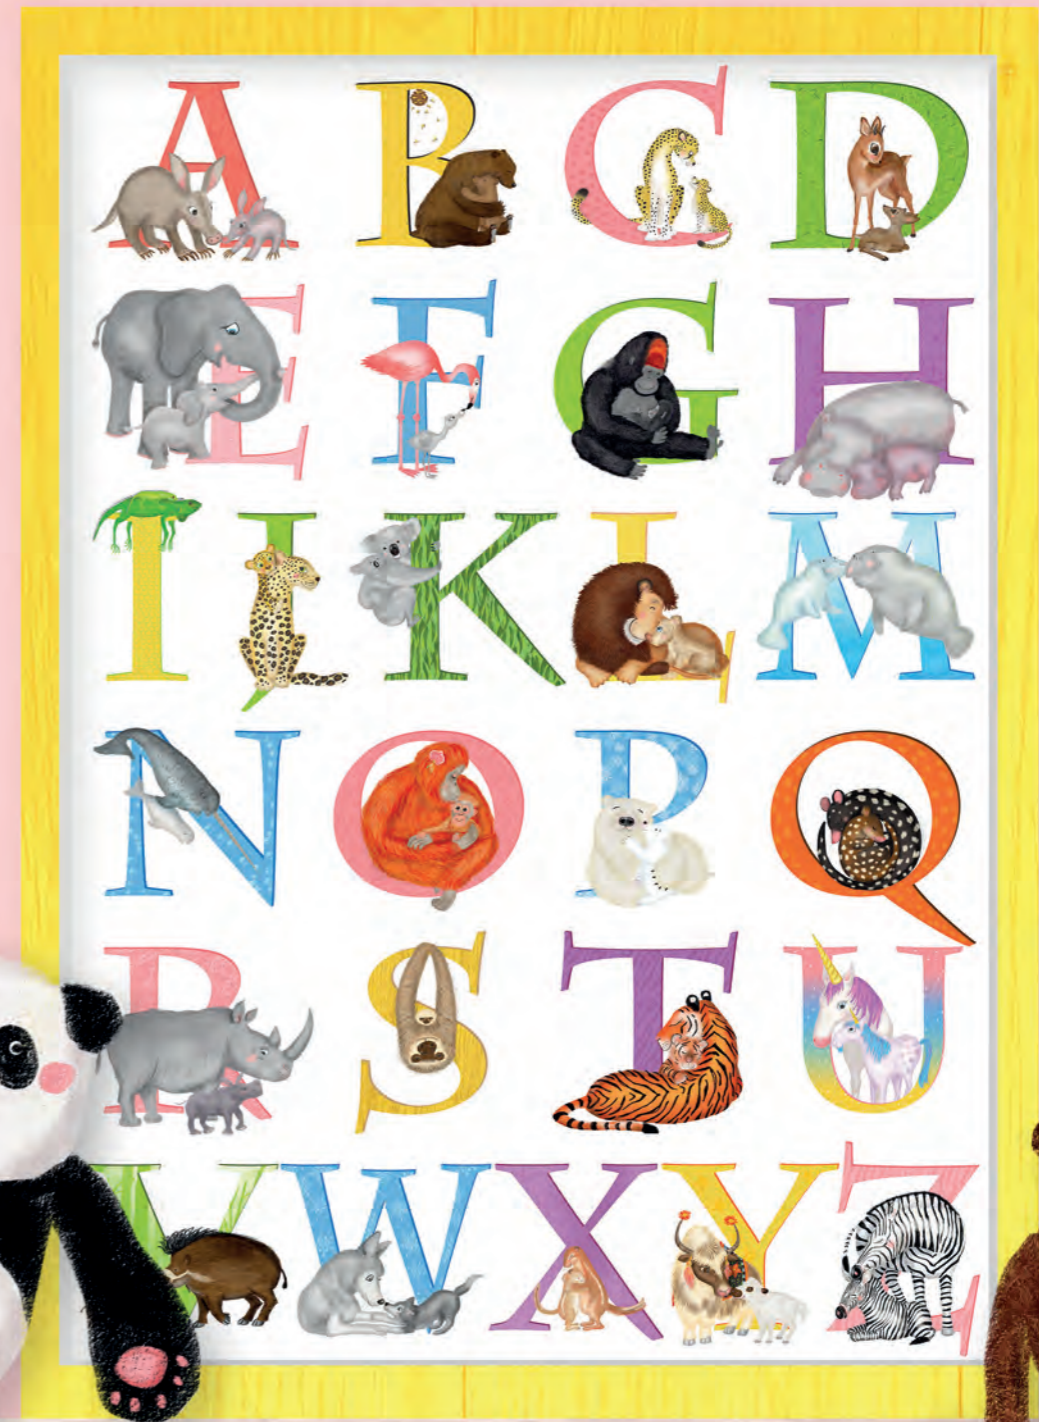

The complete alphabet is available as an A3 (29.7 x 42cm) giclee print, while each individual letter is available as an A5 (14.8cm x 21cm) giclee print, with or without mount (size including mount is 25.4cm x 30.5cm). Colours can be changed on request. Some letters also feature alternative animals (fox, llama, penguin).

10 Scottish animals A3 giclee print.
Code LNSA31