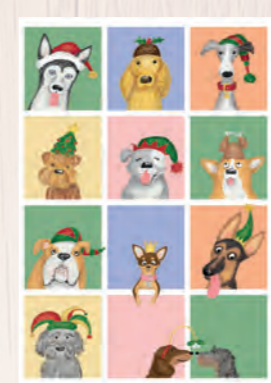

Christmas cards

Stanley Sloth & friends: Stanley.
 Text inside reads '...And a Happy New Year.'
 Code LNSX1

Stanley Sloth & friends: Nora and Tommy.
 Text inside reads '...And a Happy New Year.'
 Code LNSX2

Stanley Sloth & friends: Alf.
 Text inside reads '...And a Happy New Year.'
 Code LNSX3

Stanley Sloth & friends: Iris.
 Text inside reads '...And a Happy New Year.'
 Code LNSX4

Stanley Sloth & friends: Sam.
 Text inside reads '...And a Happy New Year.'
 Code LNSX5

Dino Christmas.
 Text inside reads 'And a T-rrific New Year.'
 Code LNSDX1

Medieval nativity with corgi.
 Text inside reads 'Christmas blessings.'
 Code LNDMNX1

12 dogs of Christmas.
 Text inside reads 'Happy Christmas.'
 Code LNDX1