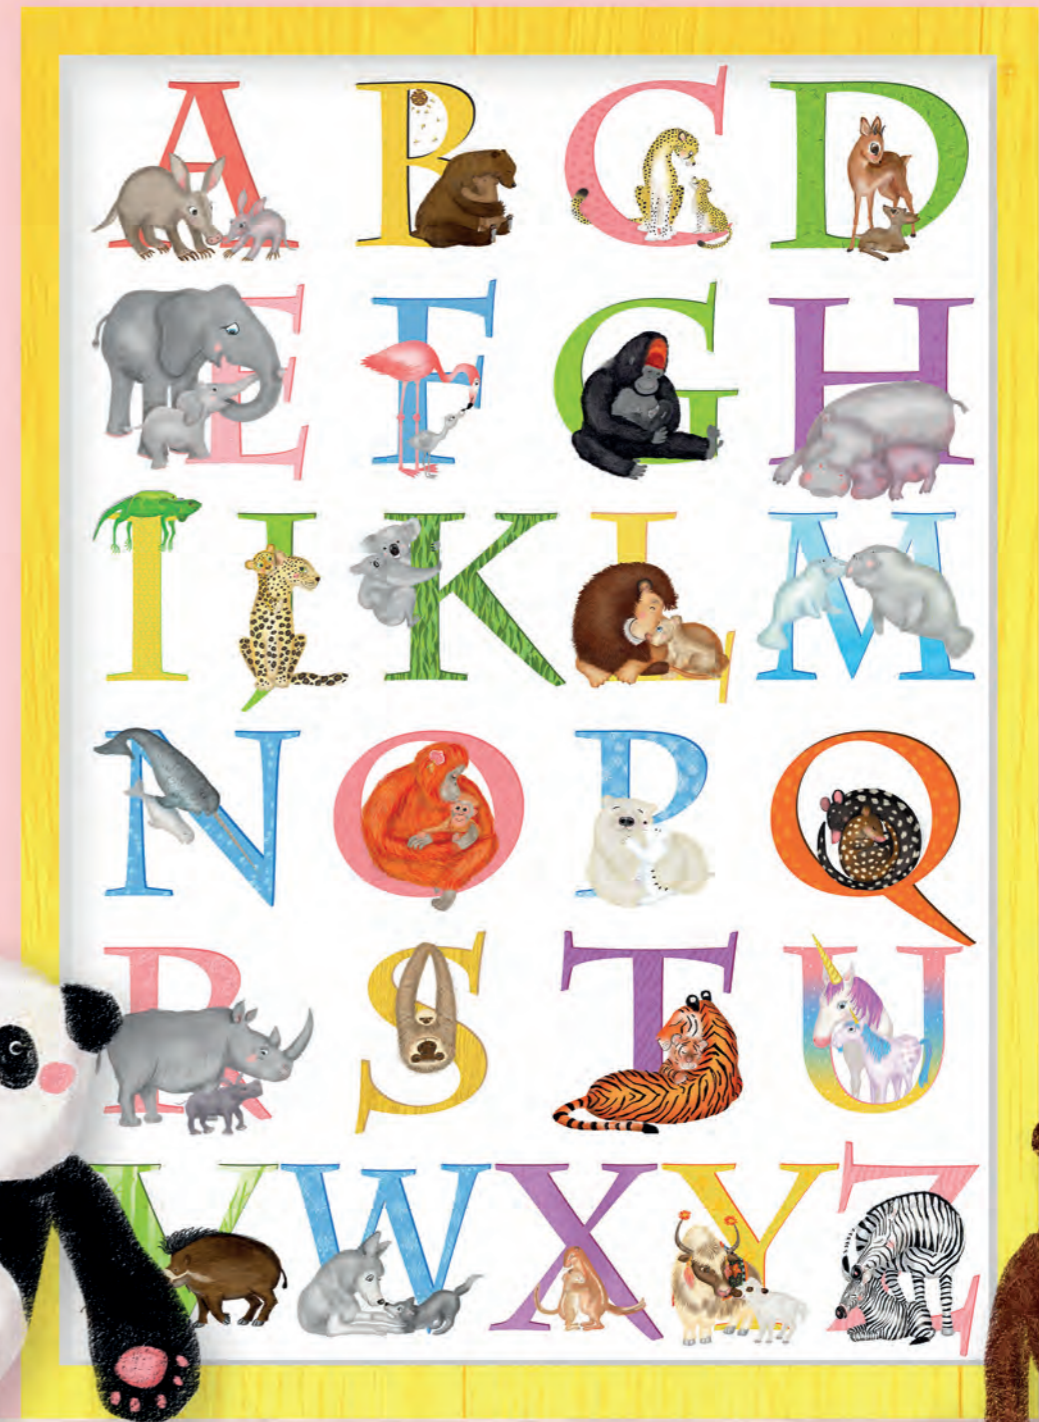

Dachshund Christmas card.
 Text inside reads 'Happy Christmas.'
 Code LDDX1

Leopardy Christmas.
 Text inside reads 'Happy Christmas.'
 Code LNLX1

Elephant and meerkats.
 Text inside reads 'Happy Christmas.'
 Code LNELX1

Christmas medieval animals.
 Text inside reads 'And a happy New Year.'
 Code LNMEX1

Christmas kittens.
 Text inside reads 'Happy Christmas.'
 Code LNKX1

Camel and corgi. Design continues on the back of the card. Text inside reads 'The wonder of Christmas.'
 Code LNCCX1

Animal ABC and 10 Scottish animals prints

My adorable animal alphabet and 10 Scottish animals prints are perfect for nurseries and children's bedrooms, and make a great baby shower, new baby, Mother's Day, Christening or naming ceremony gift.

Animal ABC A3 giclee print.
Code LNABCA31

The complete alphabet is available as an A3 (29.7 x 42cm) giclee print, while each individual letter is available as an A5 (14.8cm x 21cm) giclee print, with or without mount (size including mount is 25.4cm x 30.5cm). Colours can be changed on request. Some letters also feature alternative animals (fox, llama, penguin, tapir).