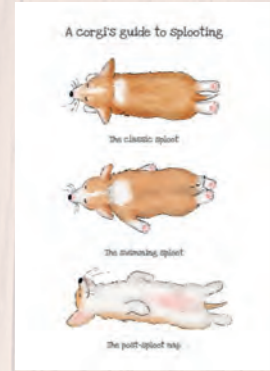

Leo the dachshund.
Code LND1

Corgi's guide to splooting.
Code LNCS1

Stanley Sloth & friends: Stanley.
Code LNS1

Stanley Sloth & friends: Nora and Tommy. Also available as a Mother's Day and new baby card.
Code LNS2