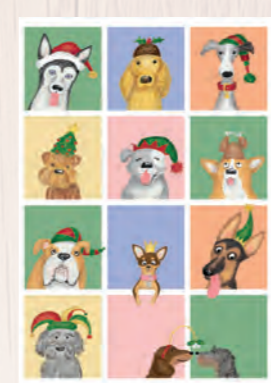

## Christmas cards

Stanley Sloth & friends: Stanley.  
 Text inside reads '...And a Happy New Year.'  
 Code LNSX1

Stanley Sloth & friends: Nora and Tommy.  
 Text inside reads '...And a Happy New Year.'  
 Code LNSX2

Stanley Sloth & friends: Alf.  
 Text inside reads '...And a Happy New Year.'  
 Code LNSX3

Stanley Sloth & friends: Iris.  
 Text inside reads '...And a Happy New Year.'  
 Code LNSX4

Stanley Sloth & friends: Sam.  
 Text inside reads '...And a Happy New Year.'  
 Code LNSX5

Dino Christmas.  
 Text inside reads 'And a T-rrific New Year.'  
 Code LNSDX1

Medieval nativity with corgi.  
 Text inside reads 'Christmas blessings.'  
 Code LNDMNX1

12 dogs of Christmas.  
 Text inside reads 'Happy Christmas.'  
 Code LNDX1