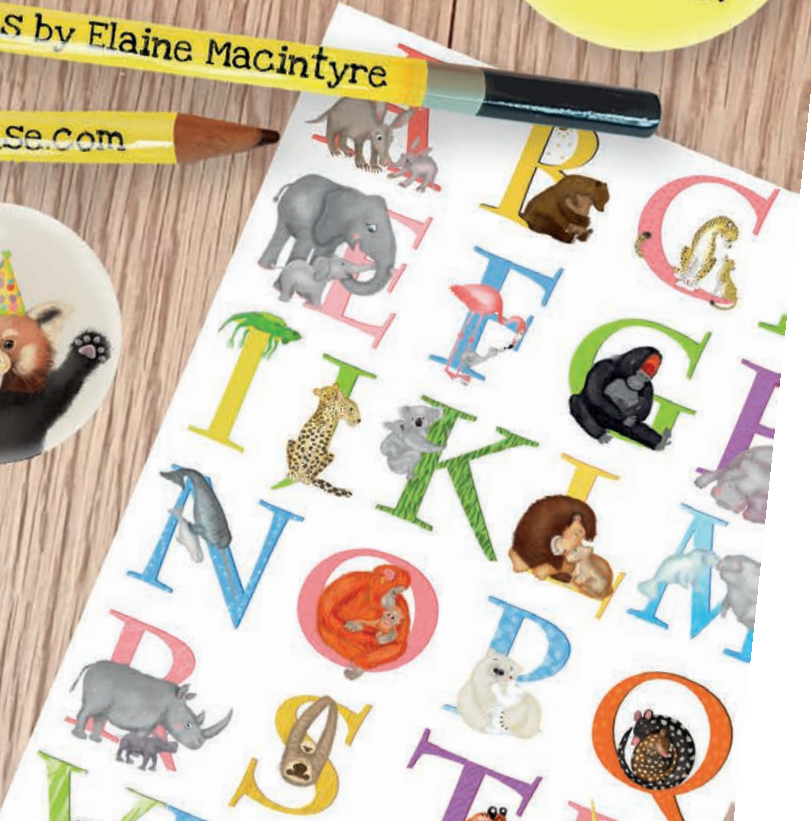

Cards & gifts to make you smile!

Original illustrations by Elaine Macintyre
www.leopardynonsense.com

About LeopardyNonsense

Want to brighten someone's day?

LeopardyNonsense cards and gifts are spot on!

Hello! My name's Elaine Macintyre and I'm an illustrator from Edinburgh. I have an MA in Children's Book Illustration from the University of Central Lancashire and I specialise in drawing cute and characterful animals. I love making people smile with my designs - if I can make someone's day that little bit nicer then my work is done.

I currently offer a range of cards for lots of different occasions and a set of animal ABC giclee prints which make perfect gifts for parents and children. All cards are A6 (10.5 x 14.8cm) and printed on recycled, FSC certified paper by UK printers Printed.com. The giclee prints are printed by local Edinburgh open access community print workshop Bare Branding. The cards come with envelopes and both cards and prints have protective cellophane wrappers.