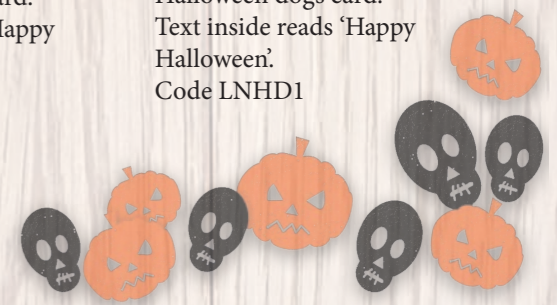

Bicycling Easter bunny card. Text inside reads 'Happy Easter'. Code LNBBE2

Donkey and rabbit Easter card. Text inside reads 'Happy Easter'. Code LNDRE1

Easter hares card. Text inside reads 'Happy Easter'. Code LNHE1

New for 2024!

Frank the bulldog Halloween card. Text inside: 'Happy Halloween'. Code LNHB1

Wizard dog Halloween card. Text inside: 'Have a wizard Halloween'. Also available as a birthday card. Code LNH2

Corgi Halloween card. Text inside reads 'Happy Halloween'. Code LNHC1

Halloween dogs card. Text inside reads 'Happy Halloween'. Code LNHD1

Occasion cards

Panda new baby card. Text inside reads 'Welcome to the world, little one'. This design is also available as a Mother's Day card. Code LNPNB1