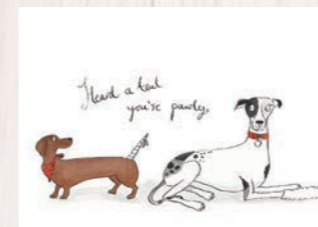

Pawly dogs get well card. Text inside reads 'Get well soon!'. Code LNDGW1